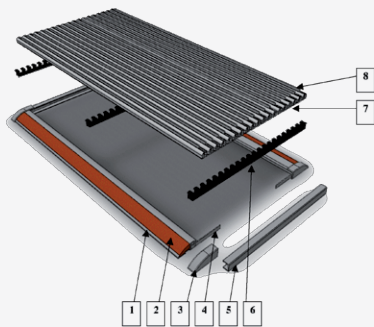

RiZZ is weather resistant and equipped with anti-slip strips.

TECHNICAL DETAILS

• Standard (external) sizes and weight :

- 60 cm x 90 cm; 8 kg
 - 70 cm x 120 cm; 12 kg
 - 70 cm x 175 cm; 17 kg
- Sizes announced can differ in reality.

• RiZZ:

- Side profile, Running profile, Corner cap :
RiZZ Teak: Anodised aluminium;
RiZZ Silver: Anodised aluminium
RiZZ Anthracite: Powder-coated anthracite
- Brush profile: PVC;
- Show profile RiZZ Teak: teak wood;
- Joining strip: Polypropylene;
- Anti-slip: PVC;
- Brace: RVS 304;
- Strip brush:
Fibre: Nylon 6.6 / 0.40 [grey] UV-resistant;
Tape sample: RVS 304;
Thread: RVS 304

- | | | |
|-------------------|------------------|----------------------------|
| 1 Running profile | - full aluminium | 6 Joining strip |
| 2 Show profile | powder-coated | 7 Brush profile |
| - from wood or, | 3 Corner cap | 8 Strip brush |
| - full aluminium | 4 Brace | 9 Anti-slip tape (under 7) |
| anodised or, | 5 Side profile | |